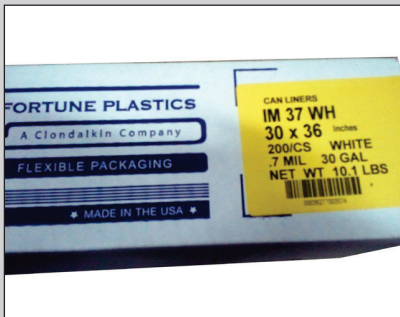

Garbage Bag 30x36 Black ALUF

Item No.	Item Description		Pack	Brand
1020900	Plastic Lid LD-23/P220	透明膠蓋	1000's	D/S
1021000	Plastic Lid LD-25/P250	透明膠蓋	500's	D/S
1021100	Plastic Lid LD-26/P210	透明膠蓋	500's	D/S
1021200	Plastic Lid LD-30/P270	透明膠蓋	500's	D/S
1021300	Plastic Lid LD-47/P245	透明膠蓋	500's	D/S
1021400	Plastic Cup Lid 6JL	膠杯蓋	1000's	DART
1021600	Plastic Cup Lid 10JL	膠杯蓋	1000's	DART
1021700	Plastic Cup Lid 12JL	膠杯蓋	1000's	DART
1021800	Plastic Cup Lid 16JL	膠杯蓋	1000's	DART
1021900	Plastic Cup Lid 20JL	膠杯蓋	1000's	KARI OUT
1022000	Plastic Cup Lid 32JL	膠杯蓋	500's	DART
1022100	Plastic Cup Lid 12SL	膠杯蓋	1000's	DART
1022200	Plastic Cup Lid 16SL	膠杯蓋	1000's	DART
1022300	Plastic Cup Lid 32SL	膠杯蓋	500's	DART
1022500	Plastic Lid 22oz. #2856		2400's	DOPACO
1022550	Plastic Lid 32oz. #2857		600's	DOPACO
1022600	Plastic Combo Platter-16"		25's	
1022700	Plastic Combo Platter-18"		25's	IMPERIAL
1022800	Plastic Combo Platter -12"		25's	
1030000	Garbage Bag-38x58 Black	垃圾袋	100's	ALUF
1030100	Garbage Bag-40x46 Black	垃圾袋	100's	ALUF
1030200	Garbage Bag-30x36 Black	垃圾袋	100's	ALUF
1030300	Garbage Bag-40x46 White	垃圾袋	100's	ALUF
1030400	Garbage Bag-30x36 White	垃圾袋	200's	ALUF
1030500	Garbage Bag-40x48 Clear	垃圾袋	10x25's	FORTUNE

膠料制品
Plastic Products